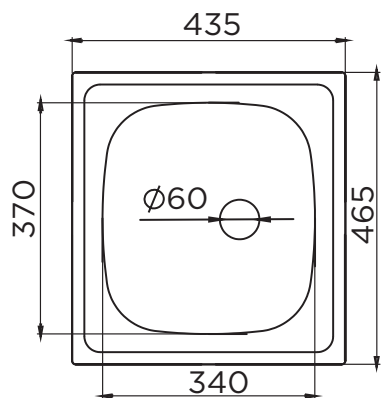

polirana
polished

Ø 90 mm

polirana
polished

reljefna
leinen

Dimenzije /
Dimensions 770x435 mm

Dubina korita /
Bowl depth 165 mm

Mera ormarića /
Cabinet dimensions 800 mm

Luna FLEX 1.5D

Ø 90 mm

polirana
polished

Dimenzije /
Dimensions 770x435 mm

Dubina korita /
Bowl depth 165/130 mm

Mera ormarića /
Cabinet dimensions 600 mm

INOX
by Metalac

QUADRO

Usadne sudopere / Inset Sinks

leinen

Dimenzije / Dimensions

465x435 mm

Dubina korita / Bowl depth

155 mm

Mera ormarića / Cabinet dimensions

450 mm

INOX
by Metalac

Dimenzije / Dimensions

790x500 mm

Dubina korita / Bowl depth

195 mm

Mera ormarića / Cabinet dimensions

450 mm

IDEAL

IDEAL